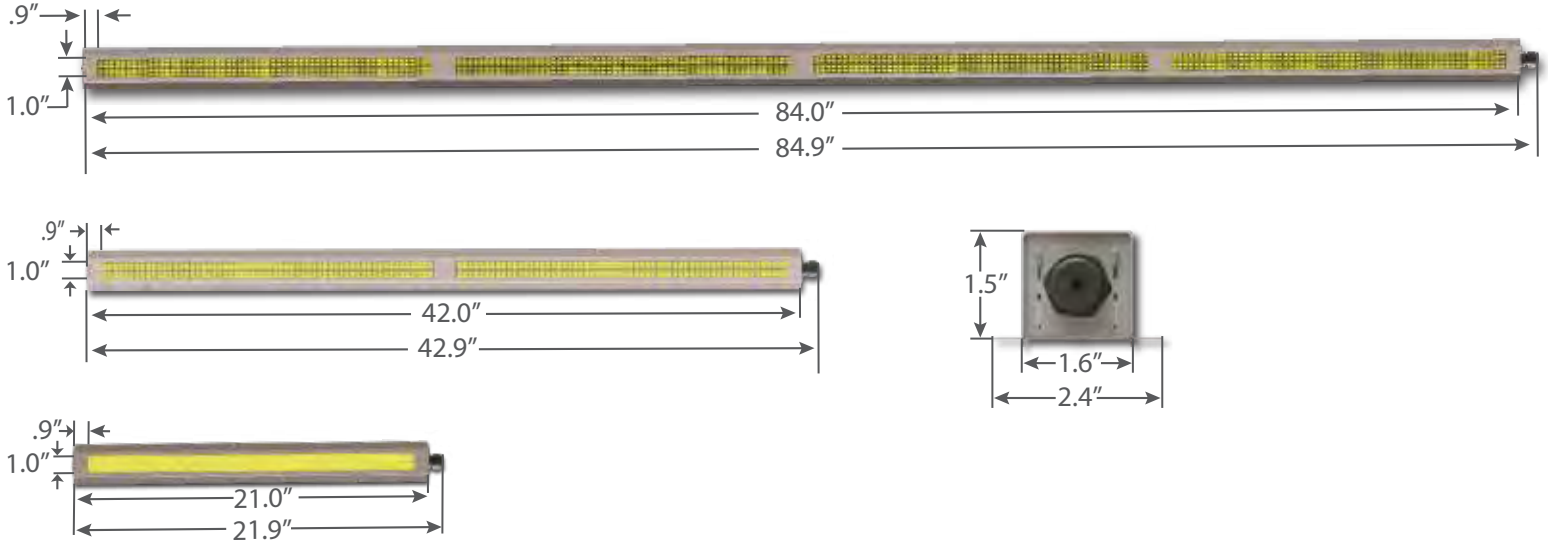

Stik Series

BRITECOR™ TECHNOLOGY

BSS

AC DIRECT LED
NO POWER SUPPLY NEEDED

PRODUCT DESCRIPTION :

- BriteCor Adaptive AC Direct – No DC power supply
- 450,000 hours MTBF of continuous operation
- Up to 131 lumens per Watt measured output
- Easily mountable
- Constant lifetime lumen output
- Maintenance-free
- Low total cost of ownership
- Tested to UL dry location standards for retrofit, replacement or new construction
- 0-10V DC 3rd party compatible dimming optional

Size	Wattage	Initial Lumens (lm)
21in	20W	2620lm
42in	40W	5240lm
84in	80W	10480lm

ORDERING INFORMATION

BSS	Length	Wattage	Voltage(V)	Color Temp/CRI(CT80)	Cable(C)	Options
121	21 in	POWER (W) 21in - 20 20W 42in - 40 40W 84in - 80 80W	VOLTAGE 1 = 120VAC 2 = 277VAC	COLOR/CRI First 2 -color 30 = 3000K 80 = 80 35 = 3500K 40 = 4000K 50 = 5000K 57 = 5700K	A1 Straight Metal Clad Whip A2 Right Angle Metal Clad Whip J1 Jacketed Cable with pigtail J2 Jacketed Cable with plug	Dimmer/Diffuser (Select one) (Blank) None ZT 0-10VDC 3rd Party Compatible D Diffuser
142	42 in					Cable Length (Blank) 6' Standard CXX Total length in feet
184	84 in					Housing Color (F) (Blank) White B Black S Silver

EXAMPLE: BSS-84-80-1-5080-J1/ZT C10 B

*Results may vary. Product dimensions and specifications are subject to change without notice.

Fixtures may not have the ZT option and a diffuser - only one may be selected.