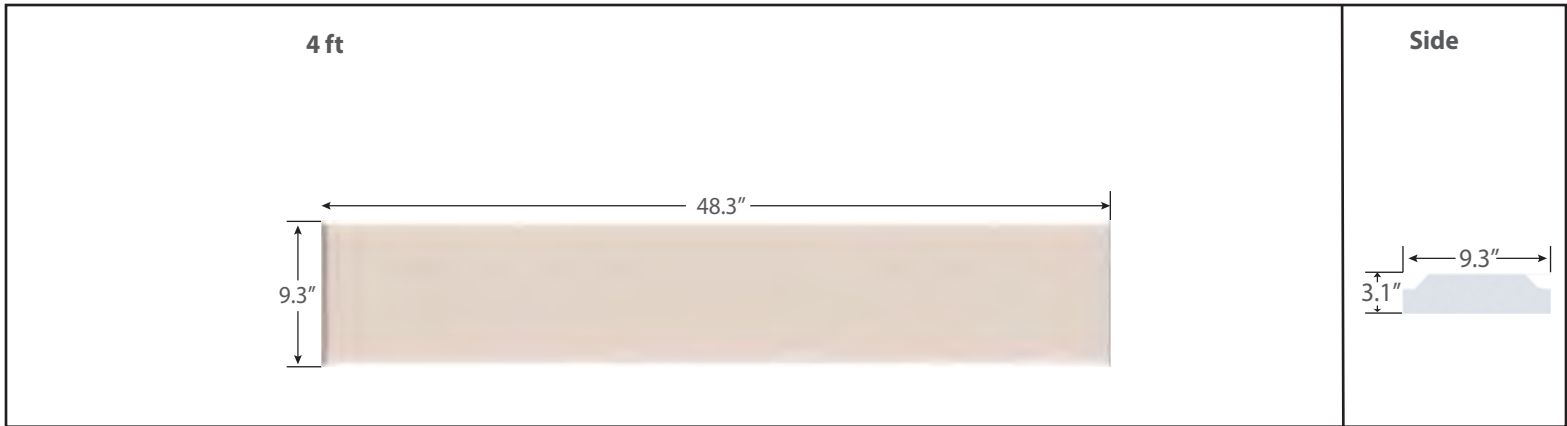

FEATURES & BENEFITS

- AC Direct technology - No DC power supply
- Corrosion and scratch resistant
- ETL listed for damp locations
- Clear acrylic diffuser with prismatic bottom and ribbed linear sides
- Diffuser self-aligns and hinges from either side for easy maintenance
- Available in 48" lengths - 9" nominal width
- Surface, stem or chain mountable
- Optional dimming available
- High Efficacy up to 152 lumens per watt

Wraparound Series

BWAG3

SPECIFICATIONS

Housing and ends are die-formed and embossed from cold rolled steel. Inspection knockouts provided for mounting to junction box. Driver cover snaps into place eliminating the need for tools when accessing. Diffuser hinges from either side in a lift and shift manner and is self-centering. For continuous row mounting. Knockouts are provided for stem mounting. Operating range from -40C to 40C.