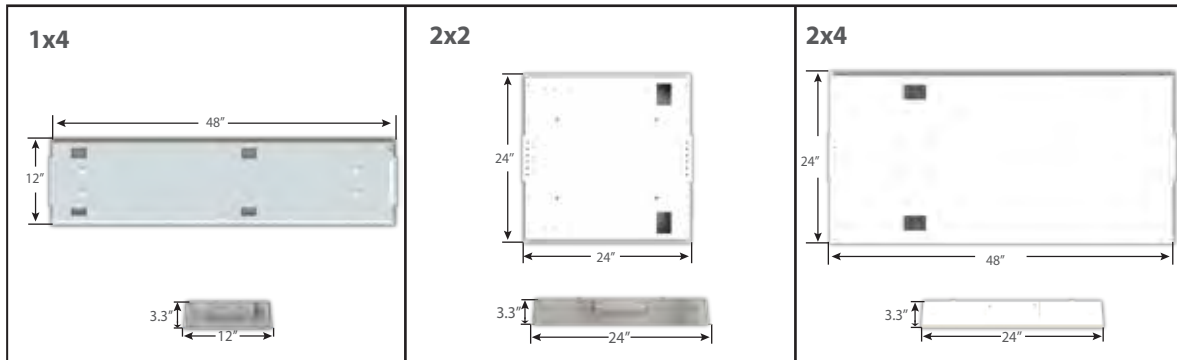

Troffer Series

BRITCOR™ TECHNOLOGY

BTSG3

AC DIRECT LED
NO POWER SUPPLY NEEDED

15
YEAR
WARRANTY

APPLICATIONS

The BTSG3 is a high efficacy, specification grade, volumetric LED Troffer luminaire that delivers the only AC Direct LED technology on the market with an efficacy up to 152 lumens per watt. The BTSG3 provides smooth and uniform ambient lighting for all commercial and industrial buildings with recessed and surface mount configurations.

SPECIFICATIONS

Housing is die-formed and embossed code 22 gauge steel. Luminaire body finish is high reflectance baked white enamel, with matte white reflectors. Wiring knockouts are provided on the back of housing. Center diffuser snaps into place; no tools are required for removal. Listed by and bears ETL label. Operating temperature range from -40C to 40C.

Fluorescent	Lumen Output	LiteSheet Wattage	LiteSheet Part Number	Description
(2) LAMP T8 U TUBE WITH ELECTRIC BALLAST LUMINAIRE	1850	12	BTSG3-22-12-V-CT80	2x2 High Efficacy Center Basket Troffer, Frosted Lens, 12W
(1) LAMP 32WATT T8 WITH 4" LINEAR LUMINAIRE	2800	18	BTSG3-24-18-V-CT80	2x4 High Efficacy Center Basket Troffer, Frosted Lens, 18W
(4) LAMP 17WATT T8 WITH 2" LUMINAIRE	5400	36	BTSG3-22-36-V-CT80	2x2 High Efficacy Center Basket Troffer, Frosted Lens, 36W
(2) LAMP 32WATT T8 WITH 4" LINEAR LUMINAIRE	5600	36	BTSG3-24-36-V-CT80	2x4 High Efficacy Center Basket Troffer, Frosted Lens, 36W
(3) LAMP 32WATT T8 WITH 4" LINEAR LUMINAIRE	8400	54	BTSG3-24-54-V-CT80	2x4 High Efficacy Center Basket Troffer, Frosted Lens, 54W