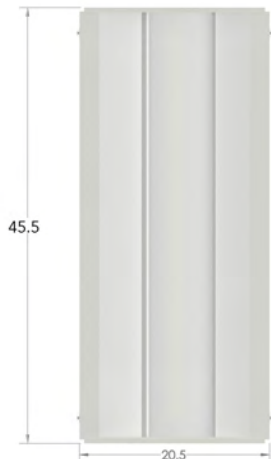

ORDERING DATA

EXAMPLE: BDEKG3-24-12-2-4080/ZT

BDEKG3		Wattages		Voltage (V)	Color Temp/CRI	Options
Series	Size	Wattages/Lumens		1 120V	First 2 Digits Temp	Dimmer
BDEKG3	24 2x4 22 2x2 14 1x4	12 Watts/1850 lumens	18 Watts/2750 lumens	2 277V	30 3000K 35 3500K 40 4000K	(Blank) None ZT 0-10V 3rd party compatible
		24 Watts/3650 lumens	36 Watts/5500 lumens		Second 2 Digits CRI	
		48 Watts/7300 lumens	54 Watts/8400 lumens		80 80 CRI Standard	
		64 Watts/9750 lumens				

Custom Wattages Also Available up to 64W (XX)