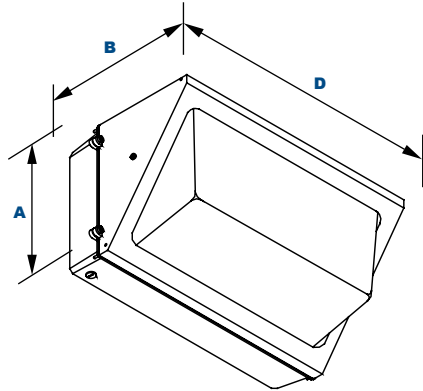

BWPG3

High Efficacy Wall Pack

Dimensions

Width (D)	14.4" (367mm)
Length (B)	7.13" (181mm)
Height (A)	9.29" (236mm)

The LiteSheet High Efficacy Wall Pack (BWPG3) luminaire delivers the only AC Direct LED technology on the market with an efficacy up to 128 lumens per watt. The BWPG3 provides optically controlled wide spread light distribution designed to replace HID lighting systems from 70w to 250w MH or HPS. Typical wall mounted lighting applications include retail centers, industrial parks, schools and universities, public transit and airports, office buildings and medical facilities. Mounting heights of 12 to 18 feet can be used based on light level and uniformity requirements.

Specifications and Features:

Housing:

Die Cast Aluminum Housing & Hinged Front Frame, 1/2" Coin Plugs with O-rings for Conduit & Photocell. Gasketed.

Finish:

Textured Architectural Bronze Powdercoat Finish Over a Chromate Conversion Coating. Custom Colors Available Upon Request.

Lens:

Molded Prismatic Borosilicate Glass Lens

Mounting Options:

Cast-in Template for Mounting Directly Over a 4" Recessed Outlet Box, or Use 1/2" Surface Conduit.

Wattage:

System: 24W, 36W, 48W, 54W and 64W