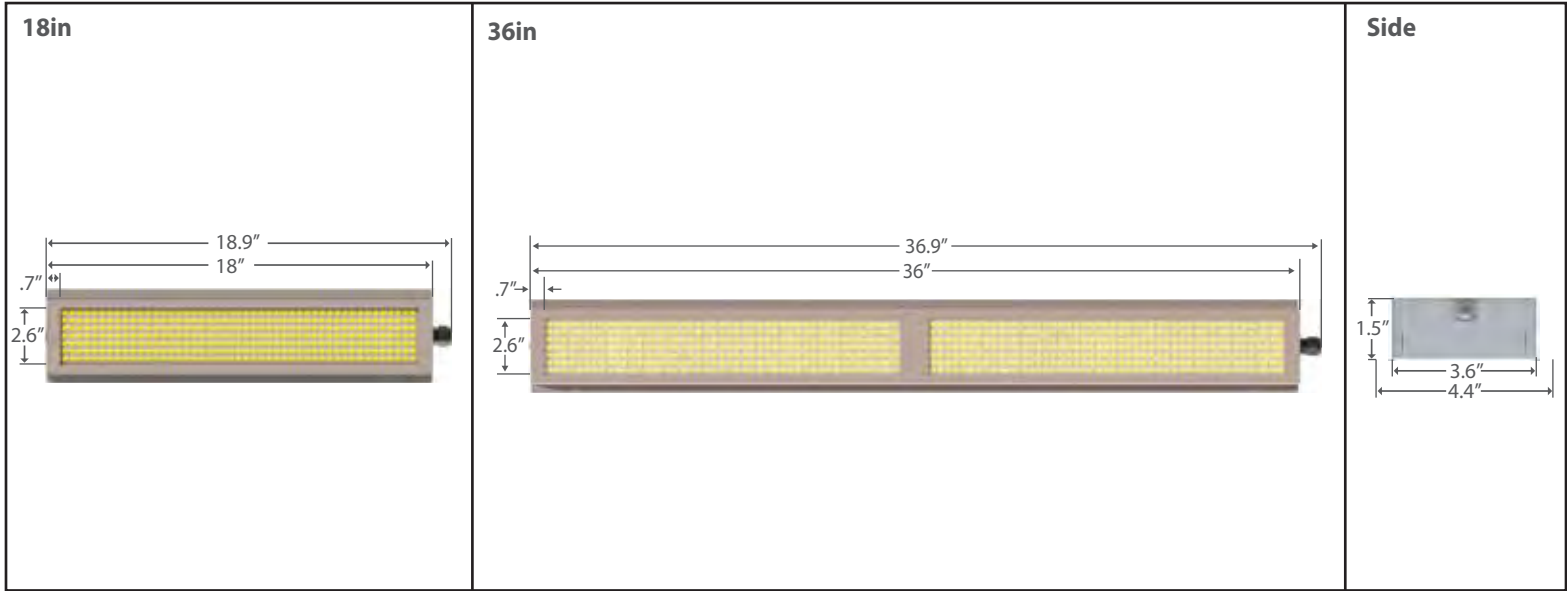

Brik Series

BBS

BRITECOR™ AC DIRECT TECHNOLOGY

**AC DIRECT LED
NO POWER SUPPLY NEEDED**

**15
YEAR
WARRANTY**

**Most Efficient AC Direct
Light Engine in the World**

PRODUCT DESCRIPTION :

- ⊗ BriteCor Adaptive AC Direct – no DC power supply
- ⊗ 450,000 hours MTBF of continuous operation
- ⊗ Up to 131 lumens per Watt measured output
- ⊗ Easily mountable
- ⊗ Constant lifetime lumen output
- ⊗ Maintenance-free
- ⊗ Low total cost of ownership
- ⊗ Tested to UL dry location standards for retrofit or new construction
- ⊗ 0-10VDC 3rd party compatible dimming optional

THE BRITECOR™ LIGHT ENGINE TECHNOLOGY

The BriteCor™ Light Engine is a patented Adaptive AC Direct LED Array Technology. Automatically adjusting the redundant LED mesh, BriteCor™ delivers a more efficient and reliable light without a DC power supply. Operating temperature from -40C to 40C.

Size	Wattage	Initial Lumens (lm)
18in	16W	2095
18in	32W	4190
36in	32W	4190
36in	48W	6285
36in	64W	8380

Part Number Ordering Information:

BBS - Size	Power	Voltage (V)	Color/CRI (CT80)	Cable (C)	/ Dimmer	Cable Length	Diffuser (L)	Housing (F)
418 = 4"x18" 436 = 4"x36"	18in 16W 36in 32W 32W 48W 64W	1 = 120VAC 2 = 277VAC	First 2 - color 30 = 3000K 35 = 3500K 40 = 4000K 50 = 5000K 57 = 5700K LAST 2 - CRI 80 = 80	Standard 6' cable J1 = Jacketed Cable w/pigtail J2 = Jacketed Cable w/plug A1 = Straight Metal Clad Whip A2 = Right Angle Metal Clad Whip	(BLANK) Non Dimming ZT 0-10VDC 3rd Party Compatible	ACCESSORIES/OPTIONS: CABLE LENGTH: (BLANK) 6' (Standard) Total length (ft) CXX XX'	(BLANK) No Diffuser D Diffuser	(BLANK) White B Black S Silver

EXAMPLE: BBS-436-64-2-3580-A1/ZT C10 D B

Dimensions and specifications subject to change without notice.